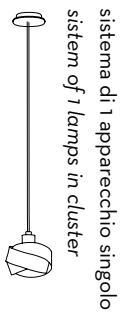

## SISTEMA LINEARE / Linear sistem

## SISTEMA A GRAPPOLO / Cluster sistem

32cm

53cm

## TRIOLOGY

	MISURE CM	MISURE INCHES	ILLUMINAZIONE	
			alogeno / halogen (energy-saving)	fluorescente / fluoeshent
<b>Sospensione/Suspension</b>				
grande / large	Ø 53 cm H33 cm	Ø 20.8 in H12.9 in	max. 3x100W E27 	max. 3x27W E27
media / medium	Ø 32 cm H24 cm	Ø 12.5 in Ø 9.4 in	max. 1x100W E27 	max. 1x27W E27
piccola / small	Ø 16 cm H11 cm	Ø 6.2 in Ø 4.3 in	max. 1x60W G9  max. 1x50W GU10 	
	<b>MATERIALE / MATERIAL</b>		<b>FINITURE</b>	
	METALLO / METAL		FOGLIA ORO / GOLD LEAF 	
			FOGLIA ARGENTO / SILVER LEAF 	
			BIANCO / WHITE	