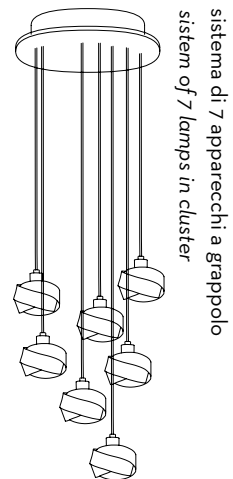

## SISTEMA LINEARE / Linear sistem

## SISTEMA A GRAPPOLO / Cluster sistem

32cm

53cm

## TRIOLOGY

	MISURE CM	MISURE INCHES	ILLUMINAZIONE	
			alogeno / halogen (energy-saving)	fluorescente / fluoeshent
<b>Sospensione/Suspension</b>				
grande / large	Ø 53 cm H33 cm	Ø 20.8 in H12.9 in	max. 3x100W E27 	max. 3x27W E27
media / medium	Ø 32 cm H24 cm	Ø 12.5 in Ø 9.4 in	max. 1x100W E27 	max. 1x27W E27
piccola / small	Ø 16 cm H11 cm	Ø 6.2 in Ø 4.3 in	max. 1x60W G9  max. 1x50W GU10 	
	<b>MATERIALE / MATERIAL</b>		<b>FINITURE</b>	
	METALLO / METAL		FOGLIA ORO / GOLD LEAF 	
			FOGLIA ARGENTO / SILVER LEAF 	
			BIANCO / WHITE	