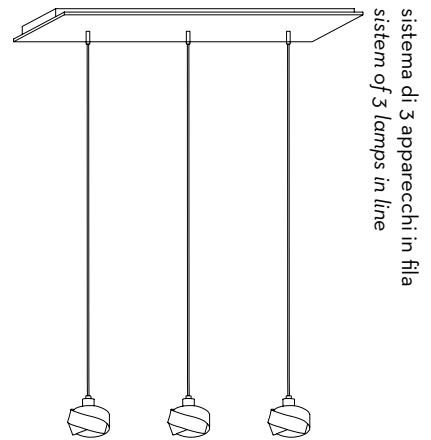

## SISTEMA LINEARE / Linear sistem

## SISTEMA A GRAPPOLO / Cluster sistem

32cm

53cm

## TRIOLOGY

	MISURE CM	MISURE INCHES	ILLUMINAZIONE	
			alogeno / halogen (energy-saving)	fluorescente / fluoeshent
<b>Sospensione/Suspension</b>				
grande / large	Ø 53 cm H33 cm	Ø 20.8 in H12.9 in	max. 3x100W E27 	max. 3x27W E27
media / medium	Ø 32 cm H24 cm	Ø 12.5 in Ø 9.4 in	max. 1x100W E27 	max. 1x27W E27
piccola / small	Ø 16 cm H11 cm	Ø 6.2 in Ø 4.3 in	max. 1x60W G9  max. 1x50W GU10 	
	<b>MATERIALE / MATERIAL</b>		<b>FINITURE</b>	
	METALLO / METAL		FOGLIA ORO / GOLD LEAF 	
			FOGLIA ARGENTO / SILVER LEAF 	
			BIANCO / WHITE	