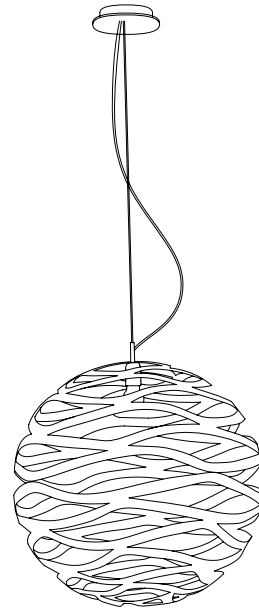

DESERT ROSE

SFERA / Sphere

50cm

70cm

CUPOLA / Dome

40cm

50cm

60cm

DESERT ROSE

	MISURE CM	MISURE INCHES	ILLUMINAZIONE	
			alogeno / halogen (energy-saving)	fluorescente / fluoeshent
Sospensione/Suspension				
grande / large	Ø 70 cm	Ø 27.5 in	max. 1x150W E27	max. 1x27W E27
piccola / small	Ø 50 cm	Ø 19.6 in	max. 1x100W E27	max. 1x27W E27
cupola / dome				
grande / large	Ø 60 cm	Ø 23.6 in	max. 1x100W E27	max. 1x27W E27
media / medium	Ø 50 cm	Ø 19.6 in	max. 1x100W E27	max. 1x27W E27
piccola / small	Ø 40 cm	Ø 15.7 in	max. 1x60W E14	max. 1x11W E14

MATERIALE / MATERIAL	FINITURE
METALLO / METAL	FOGLIA ORO / GOLD LEAF
	FOGLIA ARGENTO / SILVER LEAF
	BIANCO / WHITE
	ORO 24 kt / GOLD 24kt
	NICHEL / NICKEL
	BIANCO E FOGLIA ORO / WHITE AND GOLD LEAF
	BIANCO FOGLIA ARGENTO / WHITE AND SILVER LEAF
	NERO E FOGLIA ORO / BLACK AND GOLD LEAF
	NERO FOGLIA ARGENTO / BLACK AND SILVER LEAF

INFORMAZIONI AGGIUNTIVE:

Desert rose è una lampada in metallo realizzata mediante il taglio laser 3D. Dimensioni e colori sono personalizzabili.

Desert rose is a metal lamp made by 3D laser cutting. Sizes and colors are customizable.