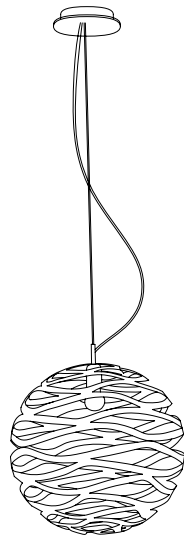

DESERT ROSE

SFERA / Sphere

50cm

70cm

CUPOLA / Dome

40cm

50cm

60cm

DESERT ROSE

	MISURE CM	MISURE INCHES	ILLUMINAZIONE	
			alogeno / halogen (energy-saving)	fluorescente / fluoeshent
Sospensione/Suspension				
grande / large	Ø 70 cm	Ø 27.5 in	max. 1x150W E27	max. 1x27W E27
piccola / small	Ø 50 cm	Ø 19.6 in	max. 1x100W E27	max. 1x27W E27
cupola / dome				
grande / large	Ø 60 cm	Ø 23.6 in	max. 1x100W E27	max. 1x27W E27
media / medium	Ø 50 cm	Ø 19.6 in	max. 1x100W E27	max. 1x27W E27
piccola / small	Ø 40 cm	Ø 15.7 in	max. 1x60W E14	max. 1x11W E14

MATERIALE / MATERIAL	FINITURE
METALLO / METAL	FOGLIA ORO / GOLD LEAF
	FOGLIA ARGENTO / SILVER LEAF
	BIANCO / WHITE
	ORO 24 kt / GOLD 24kt
	NICHEL / NICKEL
	BIANCO E FOGLIA ORO / WHITE AND GOLD LEAF
	BIANCO FOGLIA ARGENTO / WHITE AND SILVER LEAF
	NERO E FOGLIA ORO / BLACK AND GOLD LEAF
	NERO FOGLIA ARGENTO / BLACK AND SILVER LEAF

INFORMAZIONI AGGIUNTIVE:

Desert rose è una lampada in metallo realizzata mediante il taglio laser 3D. Dimensioni e colori sono personalizzabili.

Desert rose is a metal lamp made by 3D laser cutting. Sizes and colors are customizable.