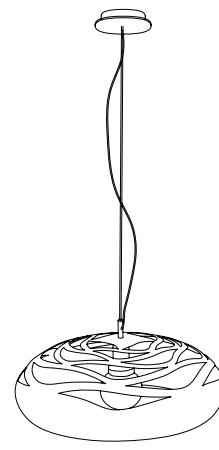

DESERT ROSE

SFERA / Sphere

50cm

70cm

CUPOLA / Dome

40cm

50cm

60cm

DESERT ROSE

	MISURE CM	MISURE INCHES	ILLUMINAZIONE	
			alogeno / halogen (energy-saving)	fluorescente / fluoeshent
Sospensione/Suspension				
grande / large	Ø 70 cm	Ø 27.5 in	max. 1x150W E27	max. 1x27W E27
piccola / small	Ø 50 cm	Ø 19.6 in	max. 1x100W E27	max. 1x27W E27
cupola / dome				
grande / large	Ø 60 cm	Ø 23.6 in	max. 1x100W E27	max. 1x27W E27
media / medium	Ø 50 cm	Ø 19.6 in	max. 1x100W E27	max. 1x27W E27
piccola / small	Ø 40 cm	Ø 15.7 in	max. 1x60W E14	max. 1x11W E14

MATERIALE / MATERIAL	FINITURE
METALLO / METAL	FOGLIA ORO / GOLD LEAF
	FOGLIA ARGENTO / SILVER LEAF
	BIANCO / WHITE
	ORO 24 kt / GOLD 24kt
	NICHEL / NICKEL
	BIANCO E FOGLIA ORO / WHITE AND GOLD LEAF
	BIANCO FOGLIA ARGENTO / WHITE AND SILVER LEAF
	NERO E FOGLIA ORO / BLACK AND GOLD LEAF
	NERO FOGLIA ARGENTO / BLACK AND SILVER LEAF

INFORMAZIONI AGGIUNTIVE:

Desert rose è una lampada in metallo realizzata mediante il taglio laser 3D. Dimensioni e colori sono personalizzabili.

Desert rose is a metal lamp made by 3D laser cutting. Sizes and colors are customizable.