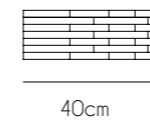

MOO.SHINE

COMPOSITION

Esempi di composizione

MOO.SHINE

| | MISURE CM | MISURE INCHES | ILLUMINAZIONE |
|---------------------------------|---------------------|------------------------|--|
| | | | alogeno / halogen (energy-saving) fluorescente / fluoeshent |
| Sospensione / Suspension | | | |
| grande / large | W 80 cm H 36 cm | Ø 31.4 in H 14.1 in | max. 3x100W E27 max. 3x27W E27 |
| piccola / small | W 60 cm H 27 cm | Ø 23.6 in H 10.6 in | max. 3x100W E27 max. 3x27W E27 |
| parete / wall lamp | W 40 cm H 14 cm | Ø 15.7 in H 5.5 in | max. 1x120 W r7 |
| piantana / floor lamp | W 60 cm H 175 cm | Ø 23.6 in H 68.8 in | max. 3x100W E27 max. 3x27W E27 |