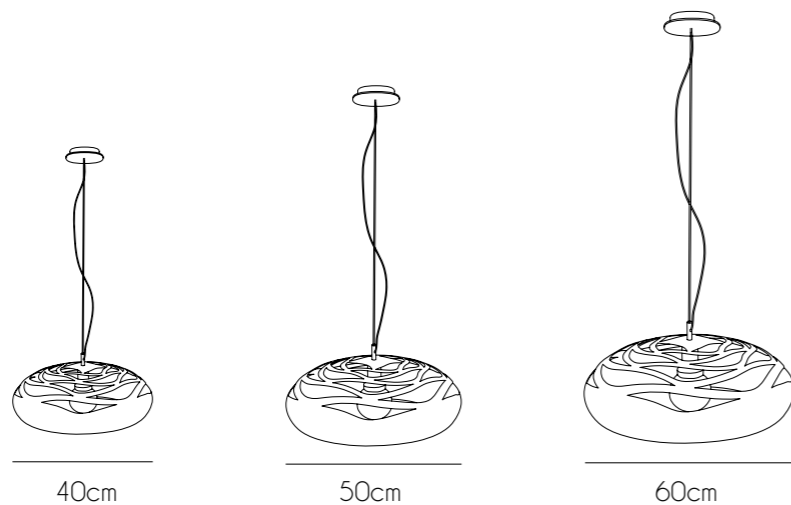

CUPOLA / Dome

DESERT ROSE

	MISURE CM	MISURE INCHES	ILLUMINAZIONE
			alogeno / halogen (energy-saving) fluorescente / fluoreshent
Sospensione/Suspension			
grande / large	Ø 70 cm	Ø 27.5 in	max. 1x150W E27 max. 1x27W E27
piccola / small	Ø 50 cm	Ø 19.6 in	max. 1x100W E27 max. 1x27W E27

cupola / dome			
grande / large	Ø 60 cm	Ø 23.6 in	max. 1x100W E27 max. 1x27W E27
media / medium	Ø 50 cm	Ø 19.6 in	max. 1x100W E27 max. 1x27W E27
piccola / small	Ø 40 cm	Ø 15.7 in	max. 1x60W E14 max. 1x11W E14

MATERIALE / MATERIAL	FINITURE
METALLO / METAL	FOGLIA ORO / GOLD LEAF
	FOGLIA ARGENTO / SILVER LEAF
	BIANCO / WHITE
	ORO 24 kt / GOLD 24kt
	NICHEL / NICKEL
	BIANCO E FOGLIA ORO / WHITE AND GOLD LEAF
	BIANCO FOGLIA ARGENTO / WHITE AND SILVER LEAF
	NERO E FOGLIA ORO / BLACK AND GOLD LEAF
	NERO FOGLIA ARGENTO / BLACK AND SILVER LEAF

INFORMAZIONI AGGIUNTIVE:
Desert rose è una lampada in metallo realizzata mediante il taglio laser 3D. Dimensioni e colori sono personalizzabili.
Desert rose is a metal lamp made by 3D laser cutting. Sizes and colors are customizable.